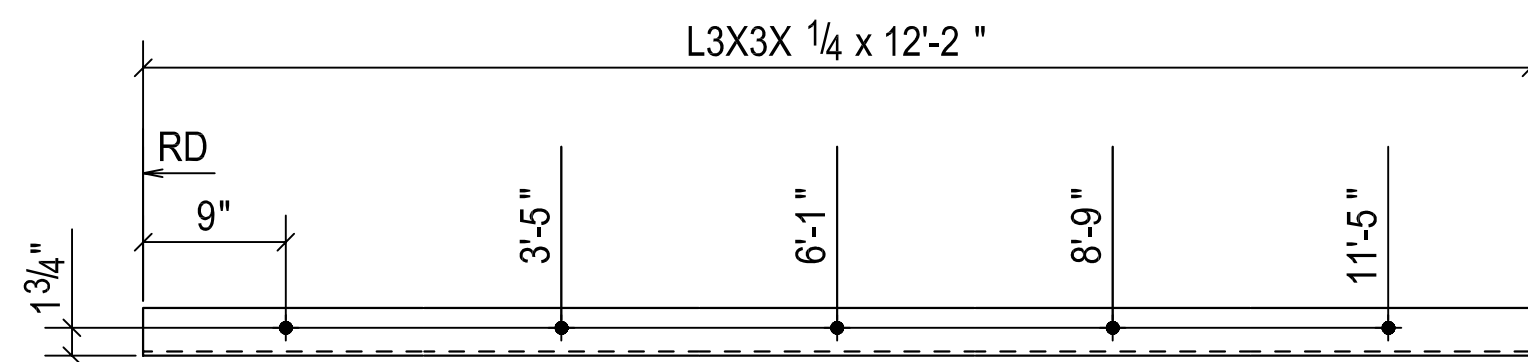

ONE - MISC - 121M1

2 - MISCS - 121M2

ONE - MISC - 121M3

ONE - MISC - 121M4

4 - MISCS - 121M5

ONE - MISC - 121M6

3 - MISCS - 121M7

SEQUENCE	SHIPMENT		QTY	DESCRIPTION SECTION	LENGTH		NOTES	FIN.
	MARK	TEM			FT.	IN.		
	121M1		1	MISC				
		121M1	1	L3X3X1/4	14'-2	1/2"	A36	
	121M2		2	MISC				
		121M2	2	HSS2-1/2X2-1/2X3/16	0'-10	3/16"	A500-GR.B	
	121M3		1	MISC				
		121M3	1	L3X3X1/4	2'-10	5/16"	A36	
	121M4		1	MISC				
		121M4	1	L3X3X1/4	12'-2"		A36	
				FIELD BOLTS				
			5	A307 3/4" DIA	0'-2"		WINUT & WASHER	
	121M5		4	MISC				
		121M5	4	L3X3X1/4	19'-1	3/16"	A36	
	121M6		1	MISC				
		121M6	1	L3X3X1/4	12'-2"		A36	
				FIELD BOLTS				
			5	A307 3/4" DIA	0'-2"		WINUT & WASHER	
	121M7		3	MISC				
		121M7	3	L8X4X1/2	12'-7"		A36	
				FIELD BOLTS				
			18	A325N 5/8" DIA	0'-1	1/2"	WINUT & WASHER	