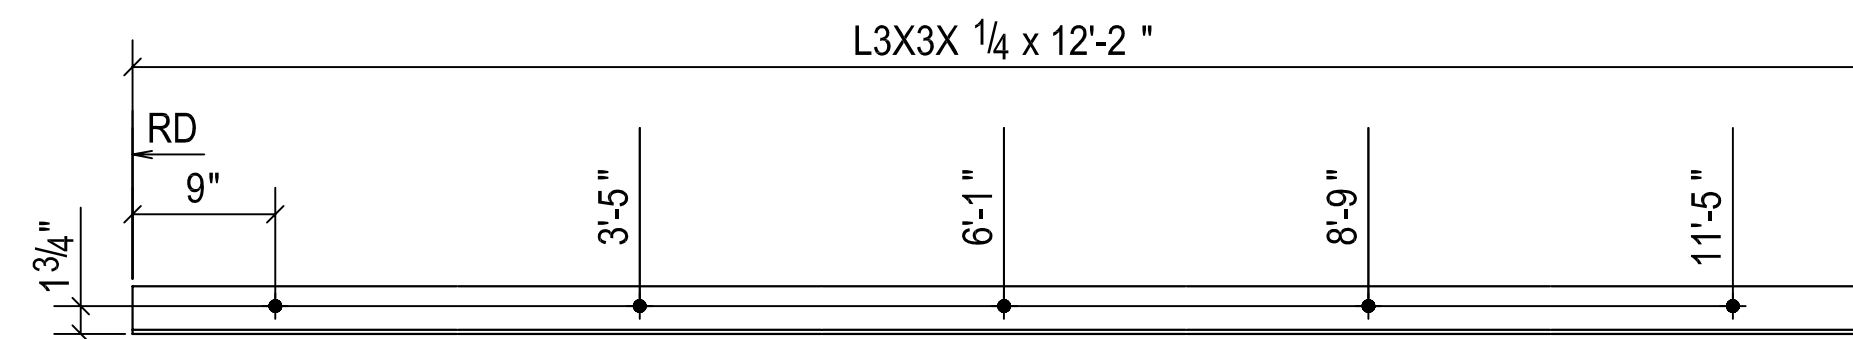

ONE - MISC - 121M1

2 - MISCS - 121M2

ONE - MISC - 121M3

ONE - MISC - 121M4

4 - MISCS - 121M5

ONE - MISC - 121M6

3 - MISCS - 121M7

SEQUENCE	SHIPMENT		QTY	DESCRIPTION SECTION	LENGTH		NOTES	FIN.
	MARK	TEM			FT.	IN.		
	121M1		1	MISC				
		121M1	1	L3X3X1/4	14'-2	1/2"	A36	
	121M2		2	MISC				
		121M2	2	HSS2-1/2X2-1/2X3/16	0'-10	3/16"	A500-GR.B	
	121M3		1	MISC				
		121M3	1	L3X3X1/4	2'-10	5/16"	A36	
	121M4		1	MISC				
		121M4	1	L3X3X1/4	12'-2"		A36	
				FIELD BOLTS				
			5	A307 3/4" DIA	0'-2"		WINUT & WASHER	
	121M5		4	MISC				
		121M5	4	L3X3X1/4	19'-1	3/16"	A36	
	121M6		1	MISC				
		121M6	1	L3X3X1/4	12'-2"		A36	
				FIELD BOLTS				
			5	A307 3/4" DIA	0'-2"		WINUT & WASHER	
	121M7		3	MISC				
		121M7	3	L8X4X1/2	12'-7"		A36	
				FIELD BOLTS				
			18	A325N 5/8" DIA	0'-1	1/2"	WINUT & WASHER	