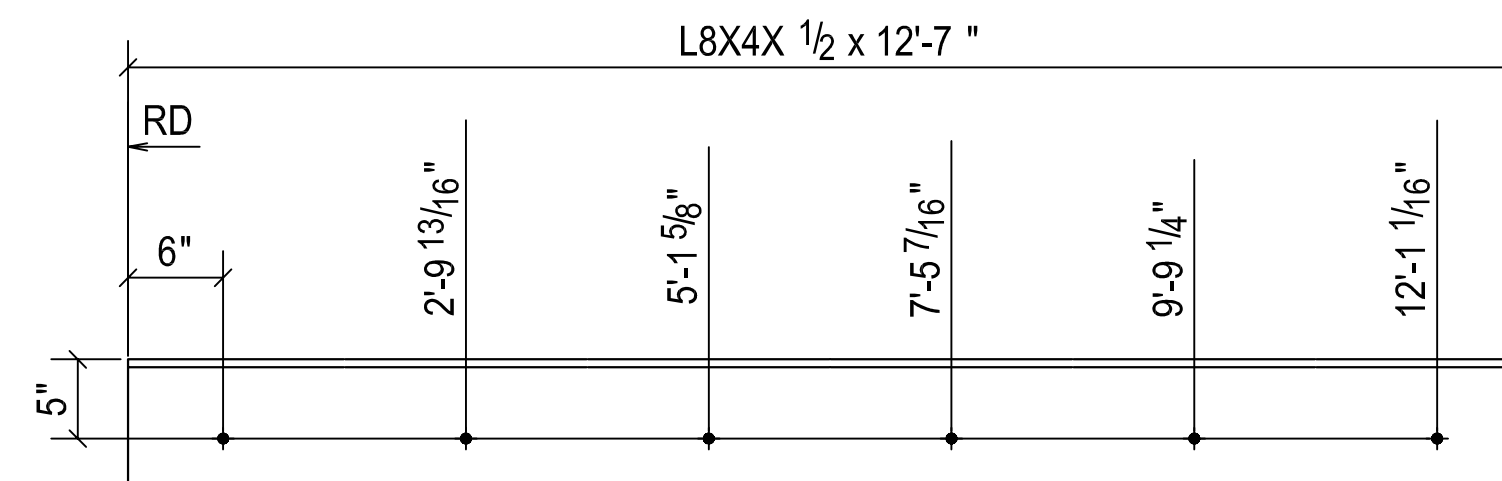

ONE - MISC - 121M1

2 - MISCS - 121M2

ONE - MISC - 121M3

ONE - MISC - 121M4

4 - MISCS - 121M5

ONE - MISC - 121M6

3 - MISCS - 121M7

SEQUENCE	SHIPMENT		QTY	DESCRIPTION SECTION	LENGTH		NOTES	FIN.
	MARK	TEM			FT.	IN.		
	121M1		1	MISC				
		121M1	1	L3X3X1/4	14'-2	1/2"	A36	
	121M2		2	MISC				
		121M2	2	HSS2-1/2X2-1/2X3/16	0'-10	3/16"	A500-GR.B	
	121M3		1	MISC				
		121M3	1	L3X3X1/4	2'-10	5/16"	A36	
	121M4		1	MISC				
		121M4	1	L3X3X1/4	12'-2"		A36	
				FIELD BOLTS				
			5	A307 3/4" DIA	0'-2"		WINUT & WASHER	
	121M5		4	MISC				
		121M5	4	L3X3X1/4	19'-1	3/16"	A36	
	121M6		1	MISC				
		121M6	1	L3X3X1/4	12'-2"		A36	
				FIELD BOLTS				
			5	A307 3/4" DIA	0'-2"		WINUT & WASHER	
	121M7		3	MISC				
		121M7	3	L8X4X1/2	12'-7"		A36	
				FIELD BOLTS				
			18	A325N 5/8" DIA	0'-1	1/2"	WINUT & WASHER	