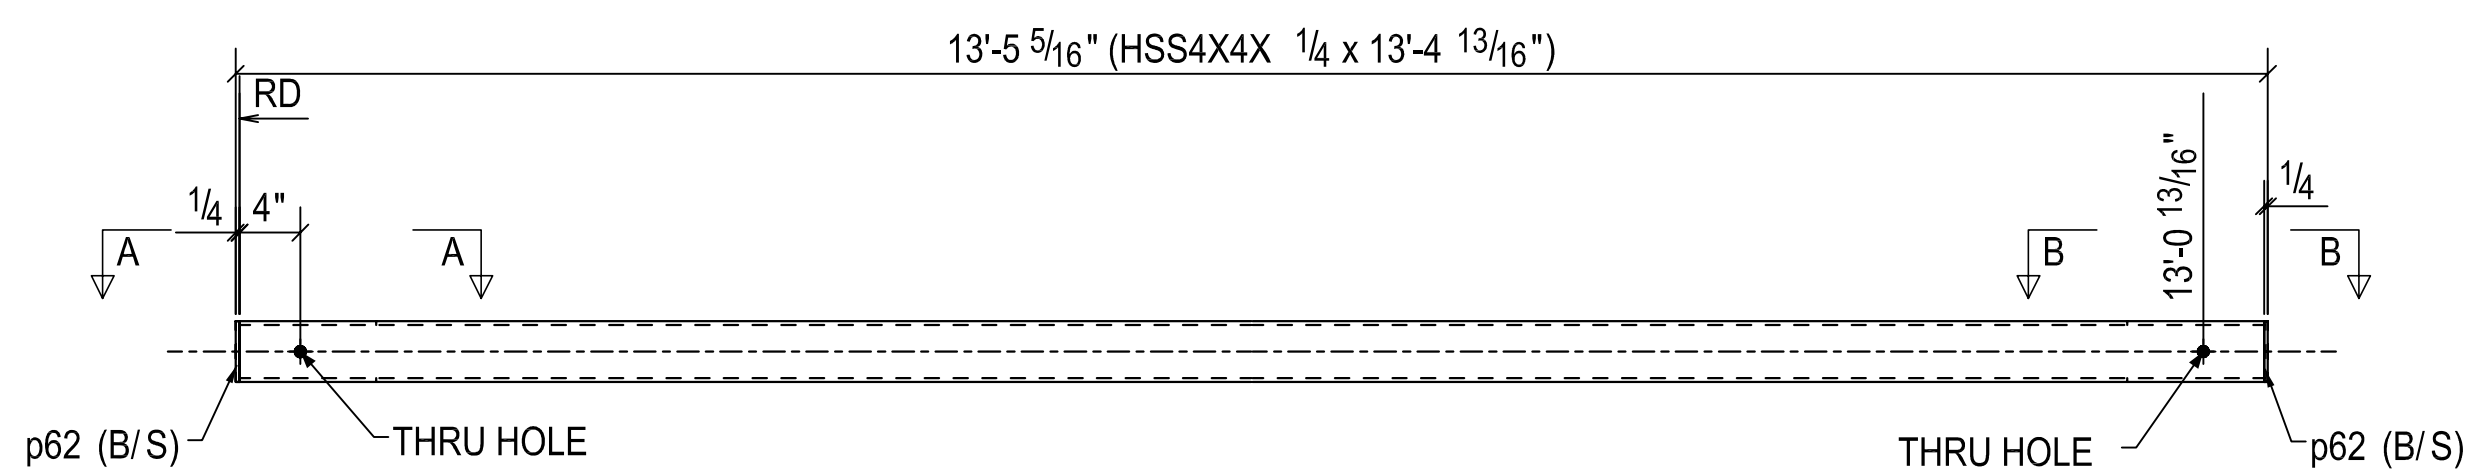

ONE - BRACE - 127VR1

ONE - BRACE - 127VR2

2 - BRACES - 127VR3

SECTION- A - A

ONE - BRACE - 127VR4

SECTION- B - B

ONE - BRACE - 127VR5

ONE - BRACE - 127VR6

ONE - BRACE - 127VR7

SEQUENCE	SHIPMENT		DESCRIPTION	LENGTH		NOTES	FIN.
	MARK	TEM		QTY	SECTION		
	127VR1		1 BRACE				
		127VR1	1 HSS4X4X1/4		15'-0 7/8"	A500-GR.B	PRIMED
		p62	4 PL1/4"X1 11/16"		0'-4"	A36	
			FIELD BOLTS				
			2 A307 3/4" DIA		0'-5 1/4"	WNUT & WASHER	
	127VR2		1 BRACE				
		127VR2	1 HSS4X4X1/4		15'-0 9/16"	A500-GR.B	PRIMED
		p62	4 PL1/4"X1 11/16"		0'-4"	A36	
			FIELD BOLTS				
			2 A307 3/4" DIA		0'-5 1/4"	WNUT & WASHER	
	127VR3		2 BRACE				
		127VR3	2 HSS4X4X1/4		13'-7 7/16"	A500-GR.B	PRIMED
		p62	8 PL1/4"X1 11/16"		0'-4"	A36	
			FIELD BOLTS				
			4 A307 3/4" DIA		0'-5 1/4"	WNUT & WASHER	
	127VR4		1 BRACE				
		127VR4	1 HSS4X4X1/4		13'-4 11/16"	A500-GR.B	PRIMED
		p62	4 PL1/4"X1 11/16"		0'-4"	A36	
			FIELD BOLTS				
			2 A307 3/4" DIA		0'-5 1/4"	WNUT & WASHER	
	127VR5		1 BRACE				
		127VR5	1 HSS4X4X1/4		13'-4 13/16"	A500-GR.B	PRIMED
		p62	4 PL1/4"X1 11/16"		0'-4"	A36	
			FIELD BOLTS				
			2 A307 3/4" DIA		0'-5 1/4"	WNUT & WASHER	
	127VR6		1 BRACE				
		127VR6	1 HSS4X4X1/4		12'-10 13/16"	A500-GR.B	PRIMED
		p62	4 PL1/4"X1 11/16"		0'-4"	A36	
			FIELD BOLTS				
			2 A307 3/4" DIA		0'-5 1/4"	WNUT & WASHER	
	127VR7		1 BRACE				
		127VR7	1 HSS4X4X1/4		13'-2 9/16"	A500-GR.B	PRIMED
		p62	4 PL1/4"X1 11/16"		0'-4"	A36	
			FIELD BOLTS				
			2 A307 3/4" DIA		0'-5 1/4"	WNUT & WASHER	