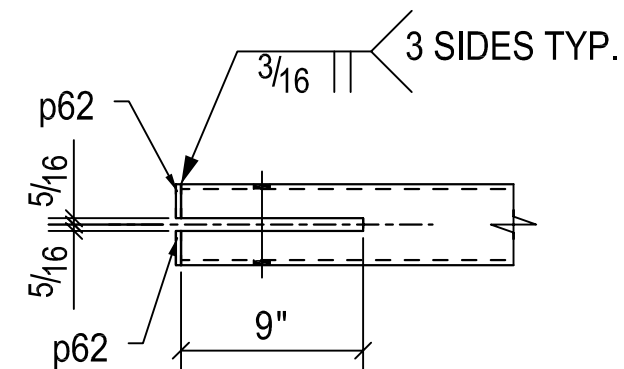

ONE - BRACE - 127VR1

ONE - BRACE - 127VR2

2 - BRACES - 127VR3

SECTION- A - A

ONE - BRACE - 127VR4

SECTION- B - B

ONE - BRACE - 127VR5

ONE - BRACE - 127VR6

ONE - BRACE - 127VR7

SEQUENCE	SHIPMENT		DESCRIPTION	LENGTH		NOTES	FIN.
	MARK	TEM		QTY	SECTION		
	127VR1		1 BRACE				
		127VR1	1 HSS4X4X1/4		15'-0 7/8"	A500-GR.B	PRIMED
		p62	4 PL1/4"X1 11/16"		0'-4"	A36	
			FIELD BOLTS				
			2 A307 3/4" DIA		0'-5 1/4"	WNUT & WASHER	
	127VR2		1 BRACE				
		127VR2	1 HSS4X4X1/4		15'-0 9/16"	A500-GR.B	PRIMED
		p62	4 PL1/4"X1 11/16"		0'-4"	A36	
			FIELD BOLTS				
			2 A307 3/4" DIA		0'-5 1/4"	WNUT & WASHER	
	127VR3		2 BRACE				
		127VR3	2 HSS4X4X1/4		13'-7 7/16"	A500-GR.B	PRIMED
		p62	8 PL1/4"X1 11/16"		0'-4"	A36	
			FIELD BOLTS				
			4 A307 3/4" DIA		0'-5 1/4"	WNUT & WASHER	
	127VR4		1 BRACE				
		127VR4	1 HSS4X4X1/4		13'-4 11/16"	A500-GR.B	PRIMED
		p62	4 PL1/4"X1 11/16"		0'-4"	A36	
			FIELD BOLTS				
			2 A307 3/4" DIA		0'-5 1/4"	WNUT & WASHER	
	127VR5		1 BRACE				
		127VR5	1 HSS4X4X1/4		13'-4 13/16"	A500-GR.B	PRIMED
		p62	4 PL1/4"X1 11/16"		0'-4"	A36	
			FIELD BOLTS				
			2 A307 3/4" DIA		0'-5 1/4"	WNUT & WASHER	
	127VR6		1 BRACE				
		127VR6	1 HSS4X4X1/4		12'-10 13/16"	A500-GR.B	PRIMED
		p62	4 PL1/4"X1 11/16"		0'-4"	A36	
			FIELD BOLTS				
			2 A307 3/4" DIA		0'-5 1/4"	WNUT & WASHER	
	127VR7		1 BRACE				
		127VR7	1 HSS4X4X1/4		13'-2 9/16"	A500-GR.B	PRIMED
		p62	4 PL1/4"X1 11/16"		0'-4"	A36	
			FIELD BOLTS				
			2 A307 3/4" DIA		0'-5 1/4"	WNUT & WASHER	