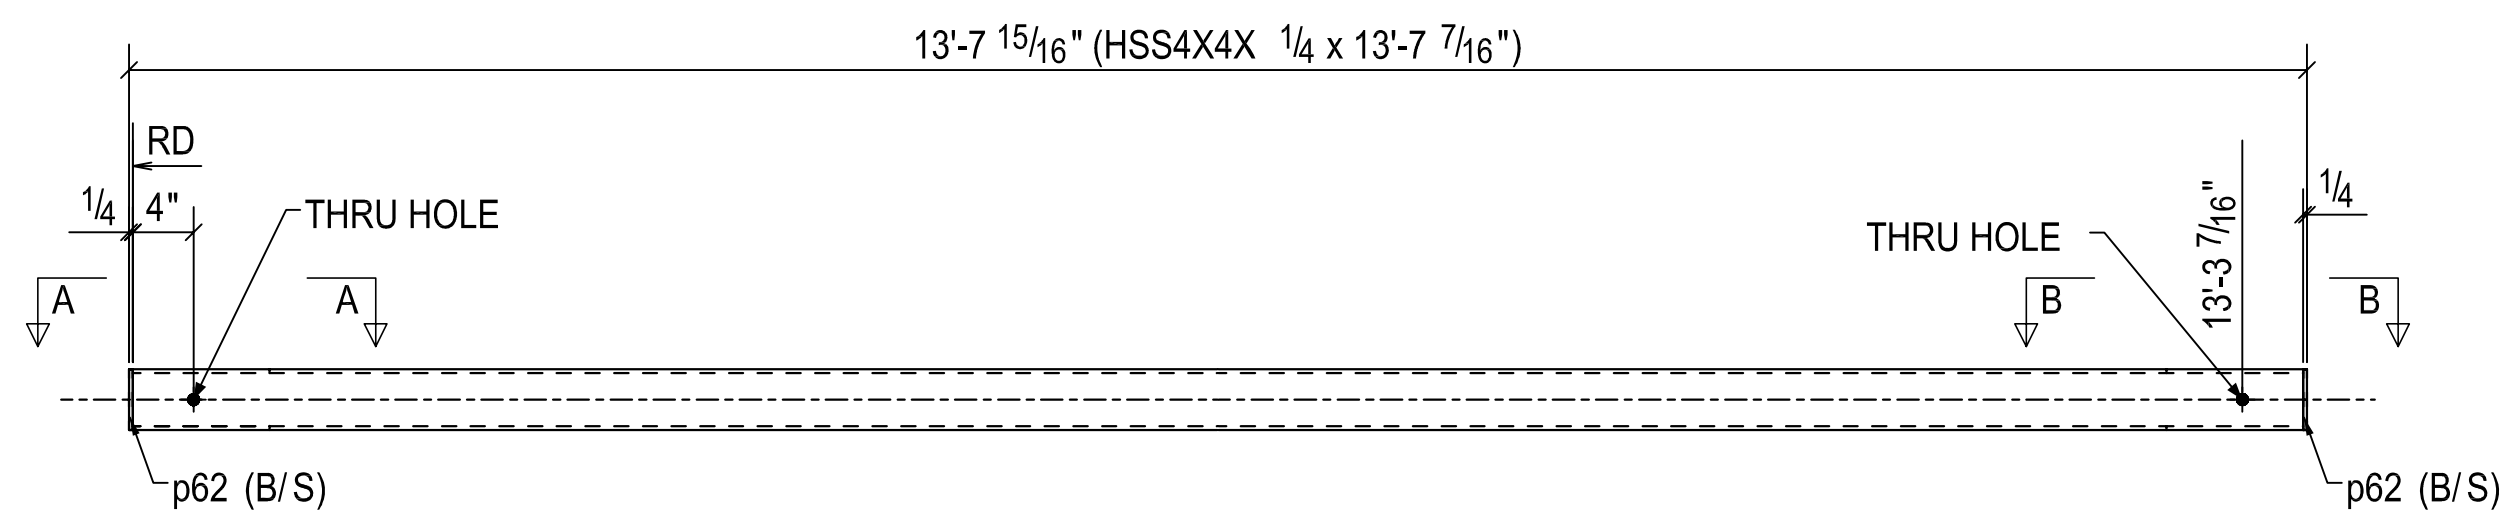

ONE - BRACE - 127VR1

ONE - BRACE - 127VR2

2 - BRACES - 127VR3

SECTION- A - A

ONE - BRACE - 127VR4

SECTION- B - B

ONE - BRACE - 127VR5

ONE - BRACE - 127VR6

ONE - BRACE - 127VR7

SEQUENCE	SHIPMENT		DESCRIPTION	LENGTH		NOTES	FIN.
	MARK	TEM		QTY	SECTION		
	127VR1		1 BRACE				
		127VR1	1 HSS4X4X1/4		15'-0 7/8"	A500-GR.B	PRIMED
		p62	4 PL1/4"X1 11/16"		0'-4"	A36	
			FIELD BOLTS				
			2 A307 3/4" DIA		0'-5 1/4"	WNUT & WASHER	
	127VR2		1 BRACE				
		127VR2	1 HSS4X4X1/4		15'-0 9/16"	A500-GR.B	PRIMED
		p62	4 PL1/4"X1 11/16"		0'-4"	A36	
			FIELD BOLTS				
			2 A307 3/4" DIA		0'-5 1/4"	WNUT & WASHER	
	127VR3		2 BRACE				
		127VR3	2 HSS4X4X1/4		13'-7 7/16"	A500-GR.B	PRIMED
		p62	8 PL1/4"X1 11/16"		0'-4"	A36	
			FIELD BOLTS				
			4 A307 3/4" DIA		0'-5 1/4"	WNUT & WASHER	
	127VR4		1 BRACE				
		127VR4	1 HSS4X4X1/4		13'-4 11/16"	A500-GR.B	PRIMED
		p62	4 PL1/4"X1 11/16"		0'-4"	A36	
			FIELD BOLTS				
			2 A307 3/4" DIA		0'-5 1/4"	WNUT & WASHER	
	127VR5		1 BRACE				
		127VR5	1 HSS4X4X1/4		13'-4 13/16"	A500-GR.B	PRIMED
		p62	4 PL1/4"X1 11/16"		0'-4"	A36	
			FIELD BOLTS				
			2 A307 3/4" DIA		0'-5 1/4"	WNUT & WASHER	
	127VR6		1 BRACE				
		127VR6	1 HSS4X4X1/4		12'-10 13/16"	A500-GR.B	PRIMED
		p62	4 PL1/4"X1 11/16"		0'-4"	A36	
			FIELD BOLTS				
			2 A307 3/4" DIA		0'-5 1/4"	WNUT & WASHER	
	127VR7		1 BRACE				
		127VR7	1 HSS4X4X1/4		13'-2 9/16"	A500-GR.B	PRIMED
		p62	4 PL1/4"X1 11/16"		0'-4"	A36	
			FIELD BOLTS				
			2 A307 3/4" DIA		0'-5 1/4"	WNUT & WASHER	