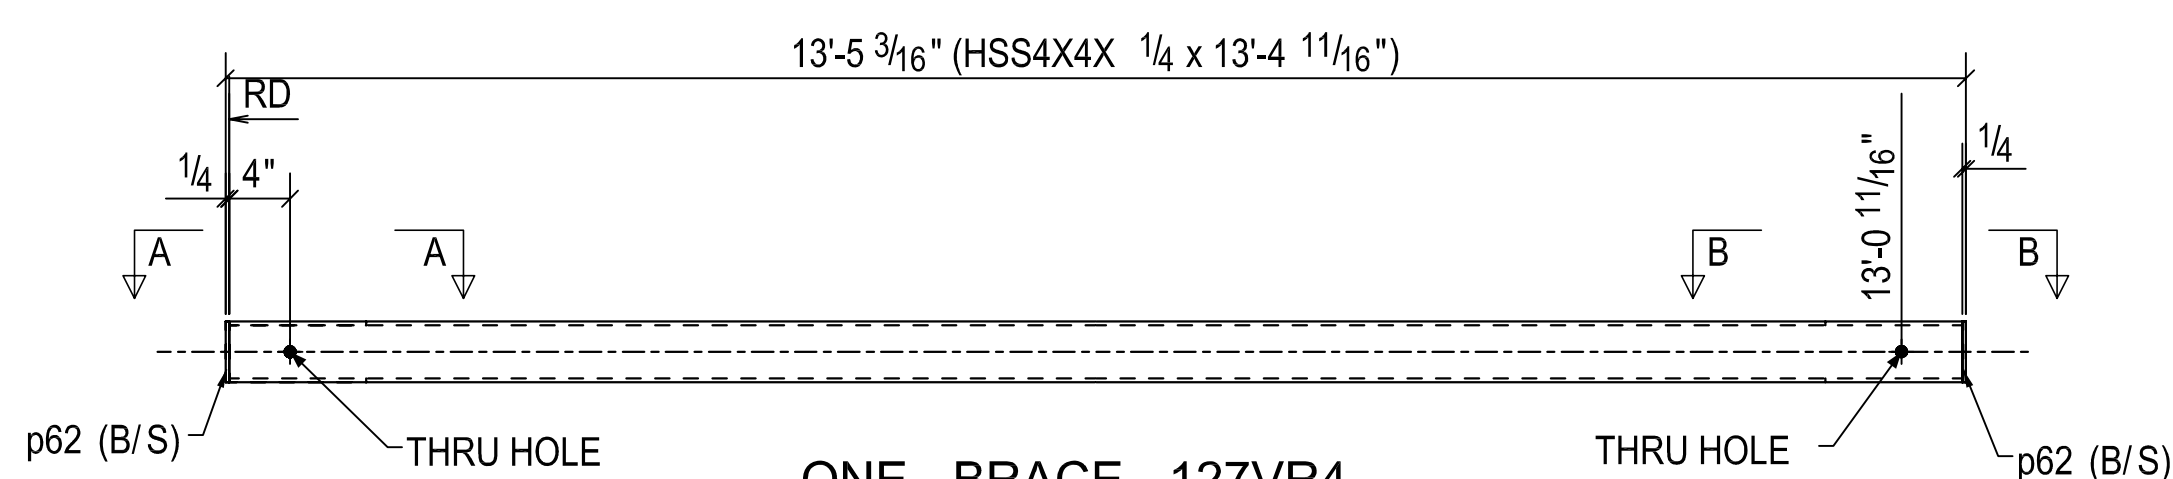

ONE - BRACE - 127VR1

ONE - BRACE - 127VR2

2 - BRACES - 127VR3

SECTION- A - A

ONE - BRACE - 127VR4

SECTION- B - B

ONE - BRACE - 127VR5

ONE - BRACE - 127VR6

ONE - BRACE - 127VR7

SEQUENCE	SHIPMENT		DESCRIPTION	LENGTH		NOTES	FIN.
	MARK	TEM		QTY	SECTION		
	127VR1		1 BRACE				
		127VR1	1 HSS4X4X1/4		15'-0 7/8"	A500-GR.B	PRIMED
		p62	4 PL1/4"X1 11/16"		0'-4"	A36	
			FIELD BOLTS				
			2 A307 3/4" DIA		0'-5 1/4"	WNUT & WASHER	
	127VR2		1 BRACE				
		127VR2	1 HSS4X4X1/4		15'-0 9/16"	A500-GR.B	PRIMED
		p62	4 PL1/4"X1 11/16"		0'-4"	A36	
			FIELD BOLTS				
			2 A307 3/4" DIA		0'-5 1/4"	WNUT & WASHER	
	127VR3		2 BRACE				
		127VR3	2 HSS4X4X1/4		13'-7 7/16"	A500-GR.B	PRIMED
		p62	8 PL1/4"X1 11/16"		0'-4"	A36	
			FIELD BOLTS				
			4 A307 3/4" DIA		0'-5 1/4"	WNUT & WASHER	
	127VR4		1 BRACE				
		127VR4	1 HSS4X4X1/4		13'-4 11/16"	A500-GR.B	PRIMED
		p62	4 PL1/4"X1 11/16"		0'-4"	A36	
			FIELD BOLTS				
			2 A307 3/4" DIA		0'-5 1/4"	WNUT & WASHER	
	127VR5		1 BRACE				
		127VR5	1 HSS4X4X1/4		13'-4 13/16"	A500-GR.B	PRIMED
		p62	4 PL1/4"X1 11/16"		0'-4"	A36	
			FIELD BOLTS				
			2 A307 3/4" DIA		0'-5 1/4"	WNUT & WASHER	
	127VR6		1 BRACE				
		127VR6	1 HSS4X4X1/4		12'-10 13/16"	A500-GR.B	PRIMED
		p62	4 PL1/4"X1 11/16"		0'-4"	A36	
			FIELD BOLTS				
			2 A307 3/4" DIA		0'-5 1/4"	WNUT & WASHER	
	127VR7		1 BRACE				
		127VR7	1 HSS4X4X1/4		13'-2 9/16"	A500-GR.B	PRIMED
		p62	4 PL1/4"X1 11/16"		0'-4"	A36	
			FIELD BOLTS				
			2 A307 3/4" DIA		0'-5 1/4"	WNUT & WASHER	