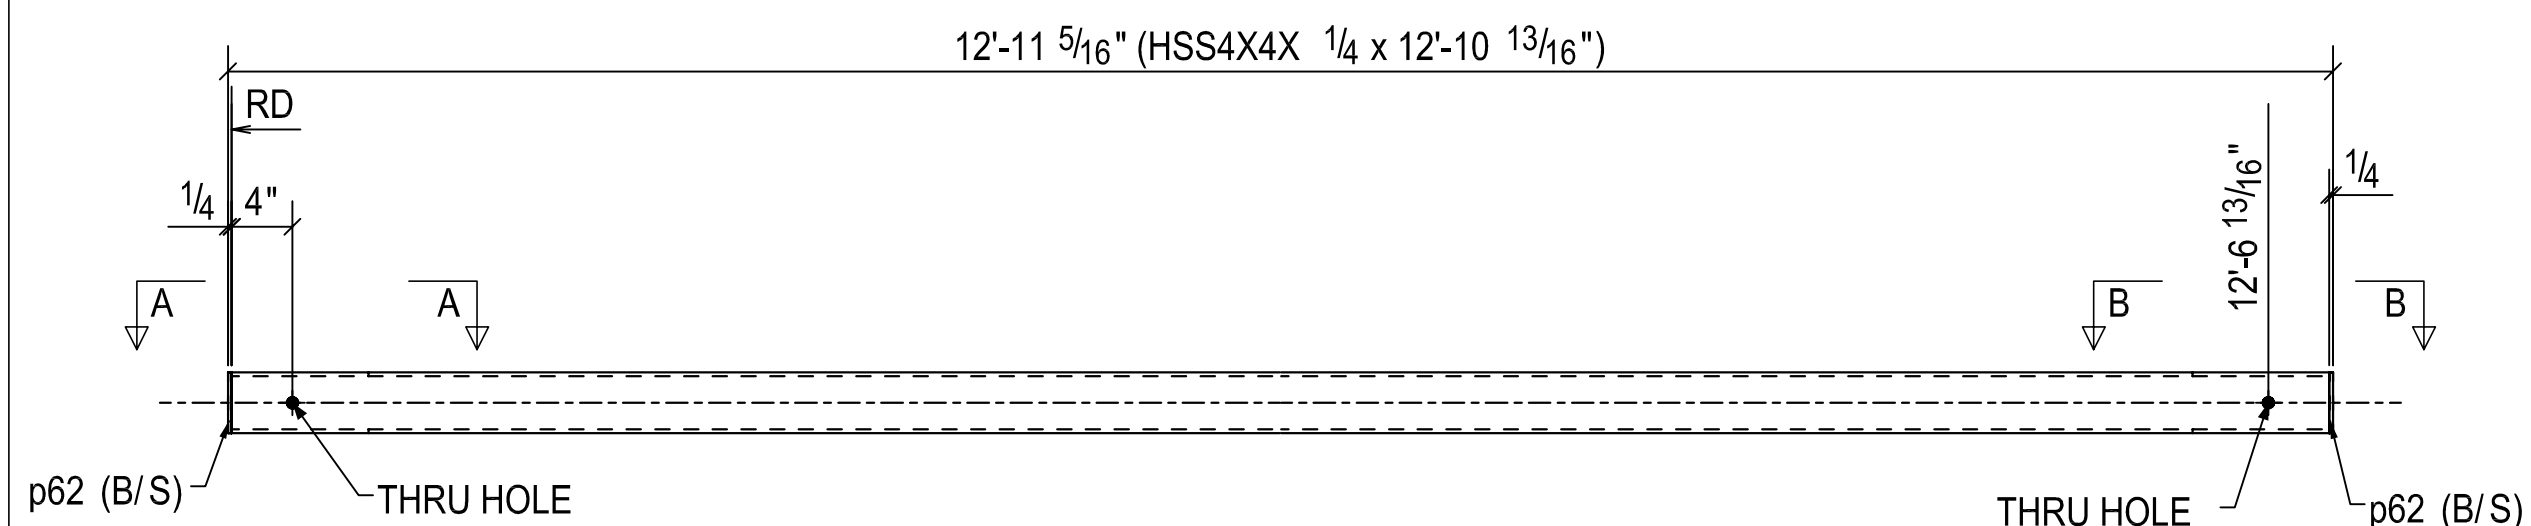

ONE - BRACE - 127VR1

ONE - BRACE - 127VR2

2 - BRACES - 127VR3

SECTION- A - A

ONE - BRACE - 127VR4

SECTION- B - B

ONE - BRACE - 127VR5

ONE - BRACE - 127VR6

ONE - BRACE - 127VR7

SEQUENCE	SHIPMENT		DESCRIPTION	LENGTH		NOTES	FIN.
	MARK	TEM		QTY	SECTION		
	127VR1		1 BRACE				
		127VR1	1 HSS4X4X1/4		15'-0 7/8"	A500-GR.B	PRIMED
		p62	4 PL1/4"X1 11/16"		0'-4"	A36	
			FIELD BOLTS				
			2 A307 3/4" DIA		0'-5 1/4"	WNUT & WASHER	
	127VR2		1 BRACE				
		127VR2	1 HSS4X4X1/4		15'-0 9/16"	A500-GR.B	PRIMED
		p62	4 PL1/4"X1 11/16"		0'-4"	A36	
			FIELD BOLTS				
			2 A307 3/4" DIA		0'-5 1/4"	WNUT & WASHER	
	127VR3		2 BRACE				
		127VR3	2 HSS4X4X1/4		13'-7 7/16"	A500-GR.B	PRIMED
		p62	8 PL1/4"X1 11/16"		0'-4"	A36	
			FIELD BOLTS				
			4 A307 3/4" DIA		0'-5 1/4"	WNUT & WASHER	
	127VR4		1 BRACE				
		127VR4	1 HSS4X4X1/4		13'-4 11/16"	A500-GR.B	PRIMED
		p62	4 PL1/4"X1 11/16"		0'-4"	A36	
			FIELD BOLTS				
			2 A307 3/4" DIA		0'-5 1/4"	WNUT & WASHER	
	127VR5		1 BRACE				
		127VR5	1 HSS4X4X1/4		13'-4 13/16"	A500-GR.B	PRIMED
		p62	4 PL1/4"X1 11/16"		0'-4"	A36	
			FIELD BOLTS				
			2 A307 3/4" DIA		0'-5 1/4"	WNUT & WASHER	
	127VR6		1 BRACE				
		127VR6	1 HSS4X4X1/4		12'-10 13/16"	A500-GR.B	PRIMED
		p62	4 PL1/4"X1 11/16"		0'-4"	A36	
			FIELD BOLTS				
			2 A307 3/4" DIA		0'-5 1/4"	WNUT & WASHER	
	127VR7		1 BRACE				
		127VR7	1 HSS4X4X1/4		13'-2 9/16"	A500-GR.B	PRIMED
		p62	4 PL1/4"X1 11/16"		0'-4"	A36	
			FIELD BOLTS				
			2 A307 3/4" DIA		0'-5 1/4"	WNUT & WASHER	