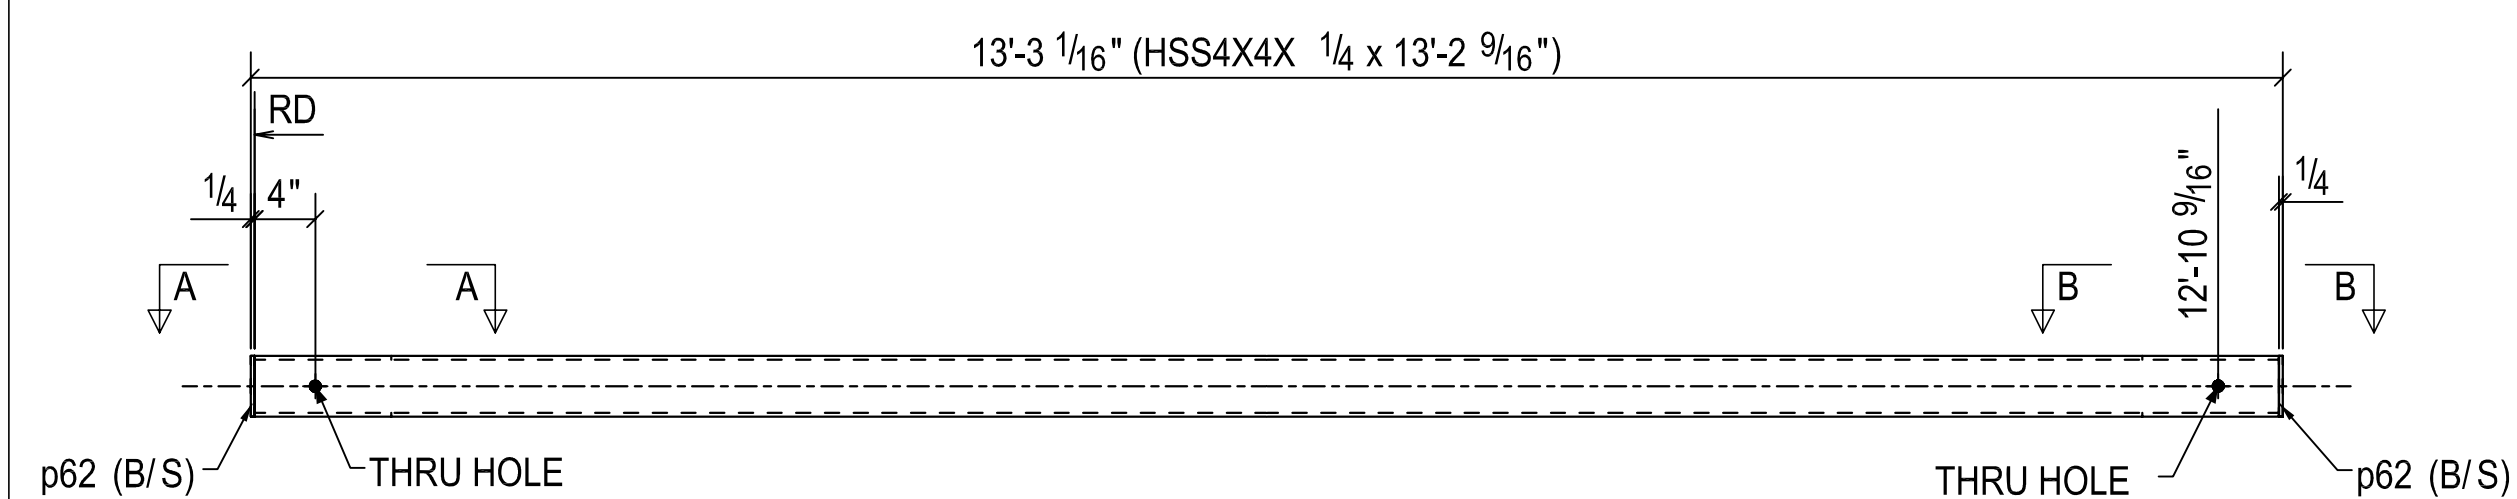

ONE - BRACE - 127VR1

ONE - BRACE - 127VR2

2 - BRACES - 127VR3

SECTION- A - A

ONE - BRACE - 127VR4

SECTION- B - B

ONE - BRACE - 127VR5

ONE - BRACE - 127VR6

ONE - BRACE - 127VR7

SEQUENCE	SHIPMENT		DESCRIPTION	LENGTH		NOTES	FIN.
	MARK	TEM		QTY	SECTION		
	127VR1		1 BRACE				
		127VR1	1 HSS4X4X1/4		15'-0 7/8"	A500-GR.B	PRIMED
		p62	4 PL1/4"X1 11/16"		0'-4"	A36	
			FIELD BOLTS				
			2 A307 3/4" DIA		0'-5 1/4"	WNUT & WASHER	
	127VR2		1 BRACE				
		127VR2	1 HSS4X4X1/4		15'-0 9/16"	A500-GR.B	PRIMED
		p62	4 PL1/4"X1 11/16"		0'-4"	A36	
			FIELD BOLTS				
			2 A307 3/4" DIA		0'-5 1/4"	WNUT & WASHER	
	127VR3		2 BRACE				
		127VR3	2 HSS4X4X1/4		13'-7 7/16"	A500-GR.B	PRIMED
		p62	8 PL1/4"X1 11/16"		0'-4"	A36	
			FIELD BOLTS				
			4 A307 3/4" DIA		0'-5 1/4"	WNUT & WASHER	
	127VR4		1 BRACE				
		127VR4	1 HSS4X4X1/4		13'-4 11/16"	A500-GR.B	PRIMED
		p62	4 PL1/4"X1 11/16"		0'-4"	A36	
			FIELD BOLTS				
			2 A307 3/4" DIA		0'-5 1/4"	WNUT & WASHER	
	127VR5		1 BRACE				
		127VR5	1 HSS4X4X1/4		13'-4 13/16"	A500-GR.B	PRIMED
		p62	4 PL1/4"X1 11/16"		0'-4"	A36	
			FIELD BOLTS				
			2 A307 3/4" DIA		0'-5 1/4"	WNUT & WASHER	
	127VR6		1 BRACE				
		127VR6	1 HSS4X4X1/4		12'-10 13/16"	A500-GR.B	PRIMED
		p62	4 PL1/4"X1 11/16"		0'-4"	A36	
			FIELD BOLTS				
			2 A307 3/4" DIA		0'-5 1/4"	WNUT & WASHER	
	127VR7		1 BRACE				
		127VR7	1 HSS4X4X1/4		13'-2 9/16"	A500-GR.B	PRIMED
		p62	4 PL1/4"X1 11/16"		0'-4"	A36	
			FIELD BOLTS				
			2 A307 3/4" DIA		0'-5 1/4"	WNUT & WASHER	