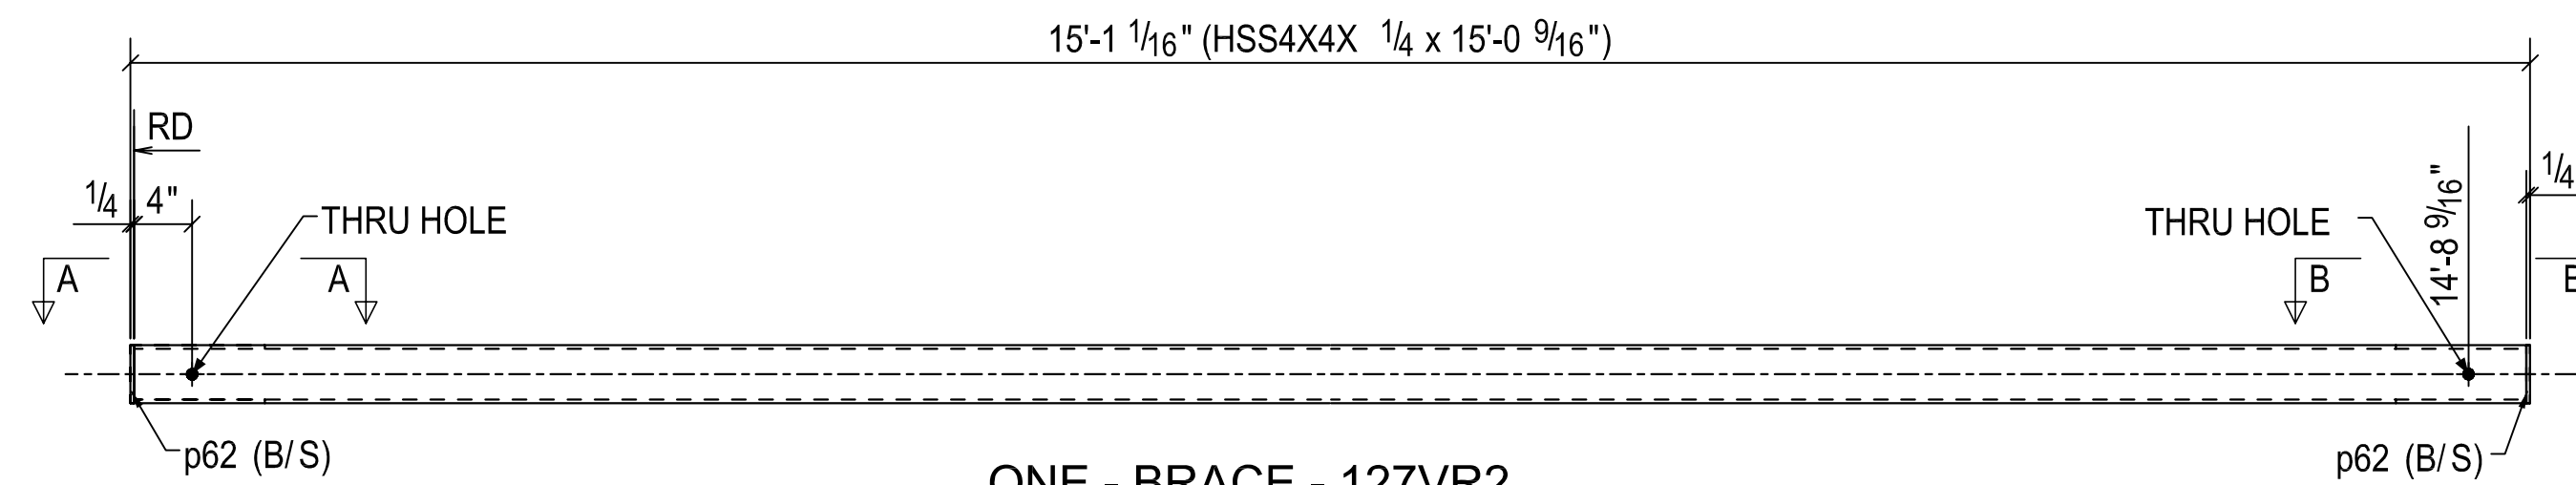

ONE - BRACE - 127VR1

ONE - BRACE - 127VR2

2 - BRACES - 127VR3

SECTION- A - A

ONE - BRACE - 127VR4

SECTION- B - B

ONE - BRACE - 127VR5

ONE - BRACE - 127VR6

ONE - BRACE - 127VR7

SEQUENCE	SHIPMENT		DESCRIPTION	LENGTH		NOTES	FIN.
	MARK	TEM		QTY	SECTION		
	127VR1		1 BRACE				
		127VR1	1 HSS4X4X1/4		15'-0 7/8"	A500-GR.B	PRIMED
		p62	4 PL1/4"X1 11/16"		0'-4"	A36	
			FIELD BOLTS				
			2 A307 3/4" DIA		0'-5 1/4"	WNUT & WASHER	
	127VR2		1 BRACE				
		127VR2	1 HSS4X4X1/4		15'-0 9/16"	A500-GR.B	PRIMED
		p62	4 PL1/4"X1 11/16"		0'-4"	A36	
			FIELD BOLTS				
			2 A307 3/4" DIA		0'-5 1/4"	WNUT & WASHER	
	127VR3		2 BRACE				
		127VR3	2 HSS4X4X1/4		13'-7 7/16"	A500-GR.B	PRIMED
		p62	8 PL1/4"X1 11/16"		0'-4"	A36	
			FIELD BOLTS				
			4 A307 3/4" DIA		0'-5 1/4"	WNUT & WASHER	
	127VR4		1 BRACE				
		127VR4	1 HSS4X4X1/4		13'-4 11/16"	A500-GR.B	PRIMED
		p62	4 PL1/4"X1 11/16"		0'-4"	A36	
			FIELD BOLTS				
			2 A307 3/4" DIA		0'-5 1/4"	WNUT & WASHER	
	127VR5		1 BRACE				
		127VR5	1 HSS4X4X1/4		13'-4 13/16"	A500-GR.B	PRIMED
		p62	4 PL1/4"X1 11/16"		0'-4"	A36	
			FIELD BOLTS				
			2 A307 3/4" DIA		0'-5 1/4"	WNUT & WASHER	
	127VR6		1 BRACE				
		127VR6	1 HSS4X4X1/4		12'-10 13/16"	A500-GR.B	PRIMED
		p62	4 PL1/4"X1 11/16"		0'-4"	A36	
			FIELD BOLTS				
			2 A307 3/4" DIA		0'-5 1/4"	WNUT & WASHER	
	127VR7		1 BRACE				
		127VR7	1 HSS4X4X1/4		13'-2 9/16"	A500-GR.B	PRIMED
		p62	4 PL1/4"X1 11/16"		0'-4"	A36	
			FIELD BOLTS				
			2 A307 3/4" DIA		0'-5 1/4"	WNUT & WASHER	